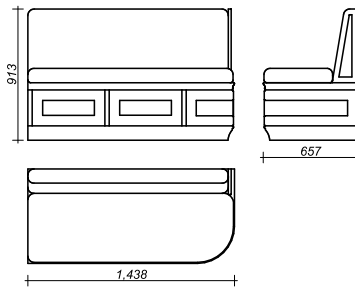

The collection has a wide choice of colors and textiles, which will allow you to combine it in any interior.

The set includes 11 modules of different sizes, right and left versions:

- middle corner module
- edge modules:
  - 1.438 mm,
  - 1.238 mm,
  - 902 mm,
  - 802 mm,
  - 466 mm
- to the right and left versions

## Moduls Structure

This page presents the right and left versions of the modular sofas of different sizes according to the codes. You can choose the composition you want.

CSC1-01 LX

CSC1-01 RX

CSC1-01

CSC1-05 LX