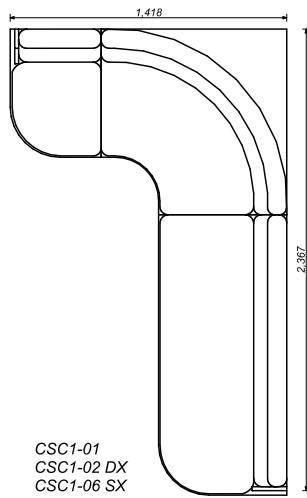

Moduls Compositions

Here are the long and short versions of the modules

CS-C-1 C07