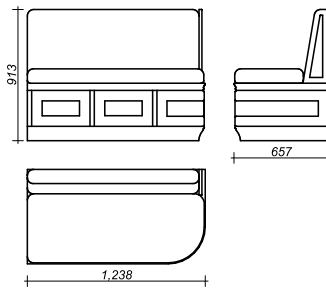

Moduls Structure

This page presents the right and left versions of the modular sofas of different sizes according to the codes. You can choose the composition you want.

CSC1-05 RX