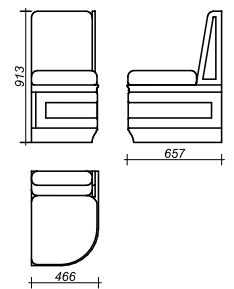

Moduls Structure

This page presents the right and left versions of the modular sofas of different sizes according to the codes. You can choose the composition you want.

CSC1-06 RX