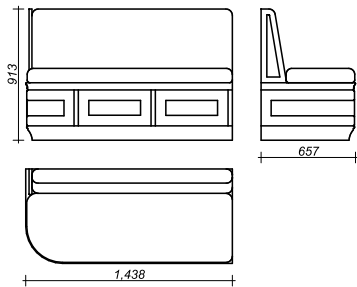

The collection has a wide choice of colors and textiles, which will allow you to combine it in any interior.

The set includes 11 modules of different sizes, right and left versions:

- middle corner module
- edge modules:
  - 1.438 mm,
  - 1.238 mm,
  - 902 mm,
  - 802 mm,
  - 466 mm
- to the right and left versions

## Moduls Structure

This page presents the right and left versions of the modular sofas of different sizes according to the codes. You can choose the composition you want.

CSC1-01 LX

CSC1-01 RX

CSC1-01

CSC1-05 LX