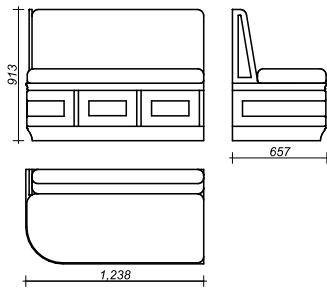

The collection has a wide choice of colors and textiles, which will allow you to combine it in any interior.

The set includes 11 modules of different sizes, right and left versions:

- middle corner module
- edge modules:
  - 1.438 mm,
  - 1.238 mm,
  - 902 mm,
  - 802 mm,
  - 466 mm
- to the right and left versions

## Moduls Structure

This page presents the right and left versions of the modular sofas of different sizes according to the codes. You can choose the composition you want.

CSC1-01 LX

CSC1-01 RX

CSC1-01

CSC1-05 LX