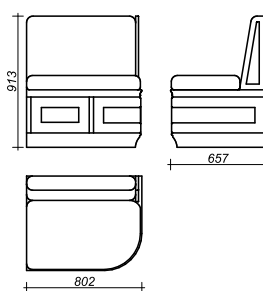

Moduls Structure

This page presents the right and left versions of the modular sofas of different sizes according to the codes. You can choose the composition you want.

CSC1-05 RX