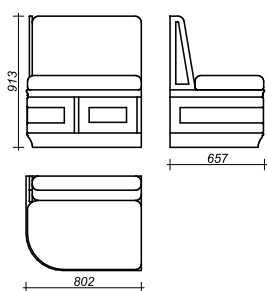

Moduls Structure

This page presents the right and left versions of the modular sofas of different sizes according to the codes. You can choose the composition you want.

CSC1-05 LX