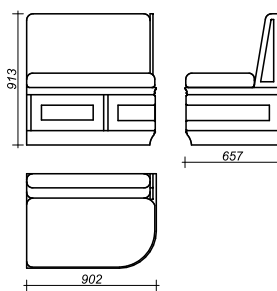

Moduls Structure

This page presents the right and left versions of the modular sofas of different sizes according to the codes. You can choose the composition you want.

CSC1-04 RX