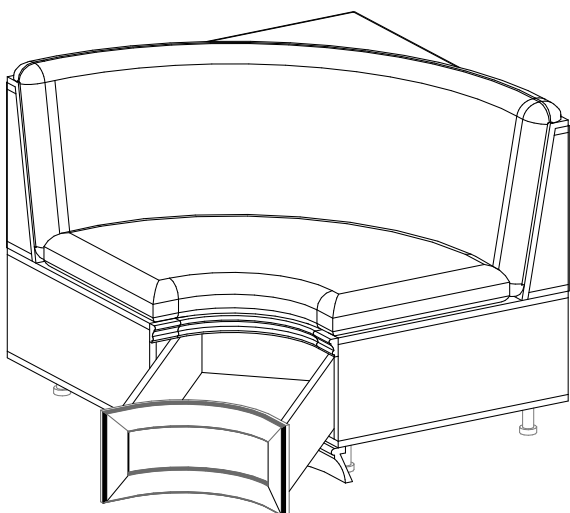

The collection has a wide choice of colors and textiles, which will allow you to combine it in any interior.

The set includes 11 modules of different sizes, right and left versions:

- middle corner module
- edge modules:
  - 1.438 mm,
  - 1.238 mm,
  - 902 mm,
  - 802 mm,
  - 466 mm
- to the right and left versions

## Moduls Structure

This page presents the right and left versions of the modular sofas of different sizes according to the codes. You can choose the composition you want.

CSC1-01 LX

CSC1-01 RX

CSC1-01

CSC1-05 LX

## Moduls Compositions

Here you can see the possible versions of corner sofa shelves

Modular corner sofa can have shelves according to the customer's wish.