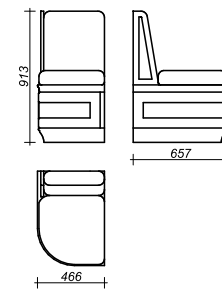

Moduls Structure

This page presents the right and left versions of the modular sofas of different sizes according to the codes. You can choose the composition you want.

CSC1-06 LX