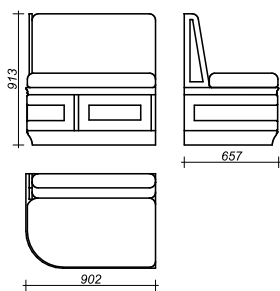

Moduls Structure

This page presents the right and left versions of the modular sofas of different sizes according to the codes. You can choose the composition you want.

CSC1-04 LX