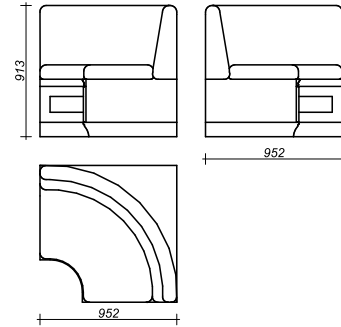

The collection has a wide choice of colors and textiles, which will allow you to combine it in any interior.

The set includes 11 modules of different sizes, right and left versions:

- middle corner module
- edge modules:
  - 1.438 mm,
  - 1.238 mm,
  - 902 mm,
  - 802 mm,
  - 466 mm
- to the right and left versions

## Moduls Structure

This page presents the right and left versions of the modular sofas of different sizes according to the codes. You can choose the composition you want.

CSC1-01 LX

CSC1-01 RX

CSC1-01

CSC1-05 LX